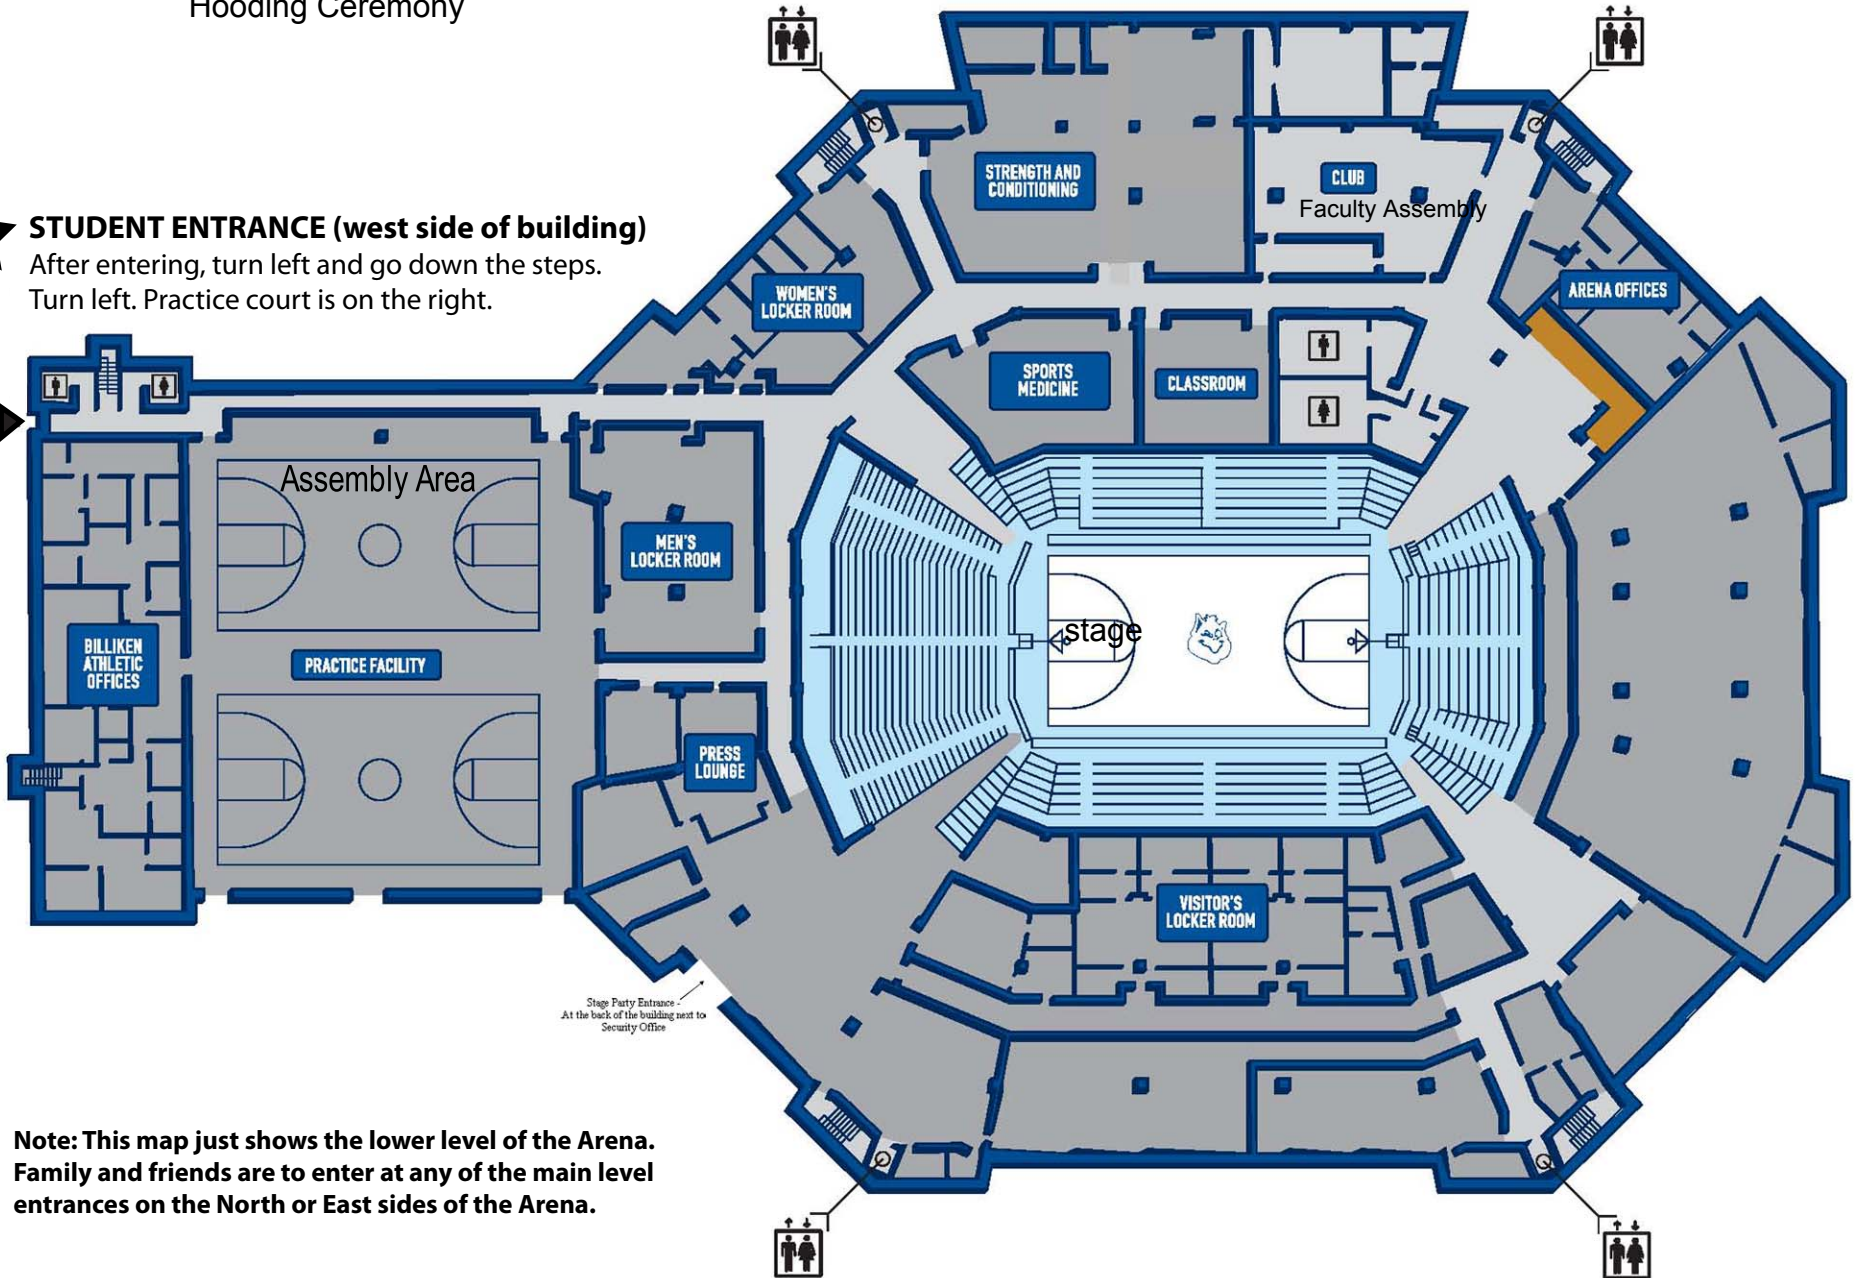

Hooding Ceremony

North

Family and friends enter on the main level at any entrance on the North and East sides of the Arena.

★ **STUDENT ENTRANCE (west side of building)**
After entering, turn left and go down the steps.
Turn left. Practice court is on the right.

Compton Ave.

South

Note: This map just shows the lower level of the Arena. Family and friends are to enter at any of the main level entrances on the North or East sides of the Arena.