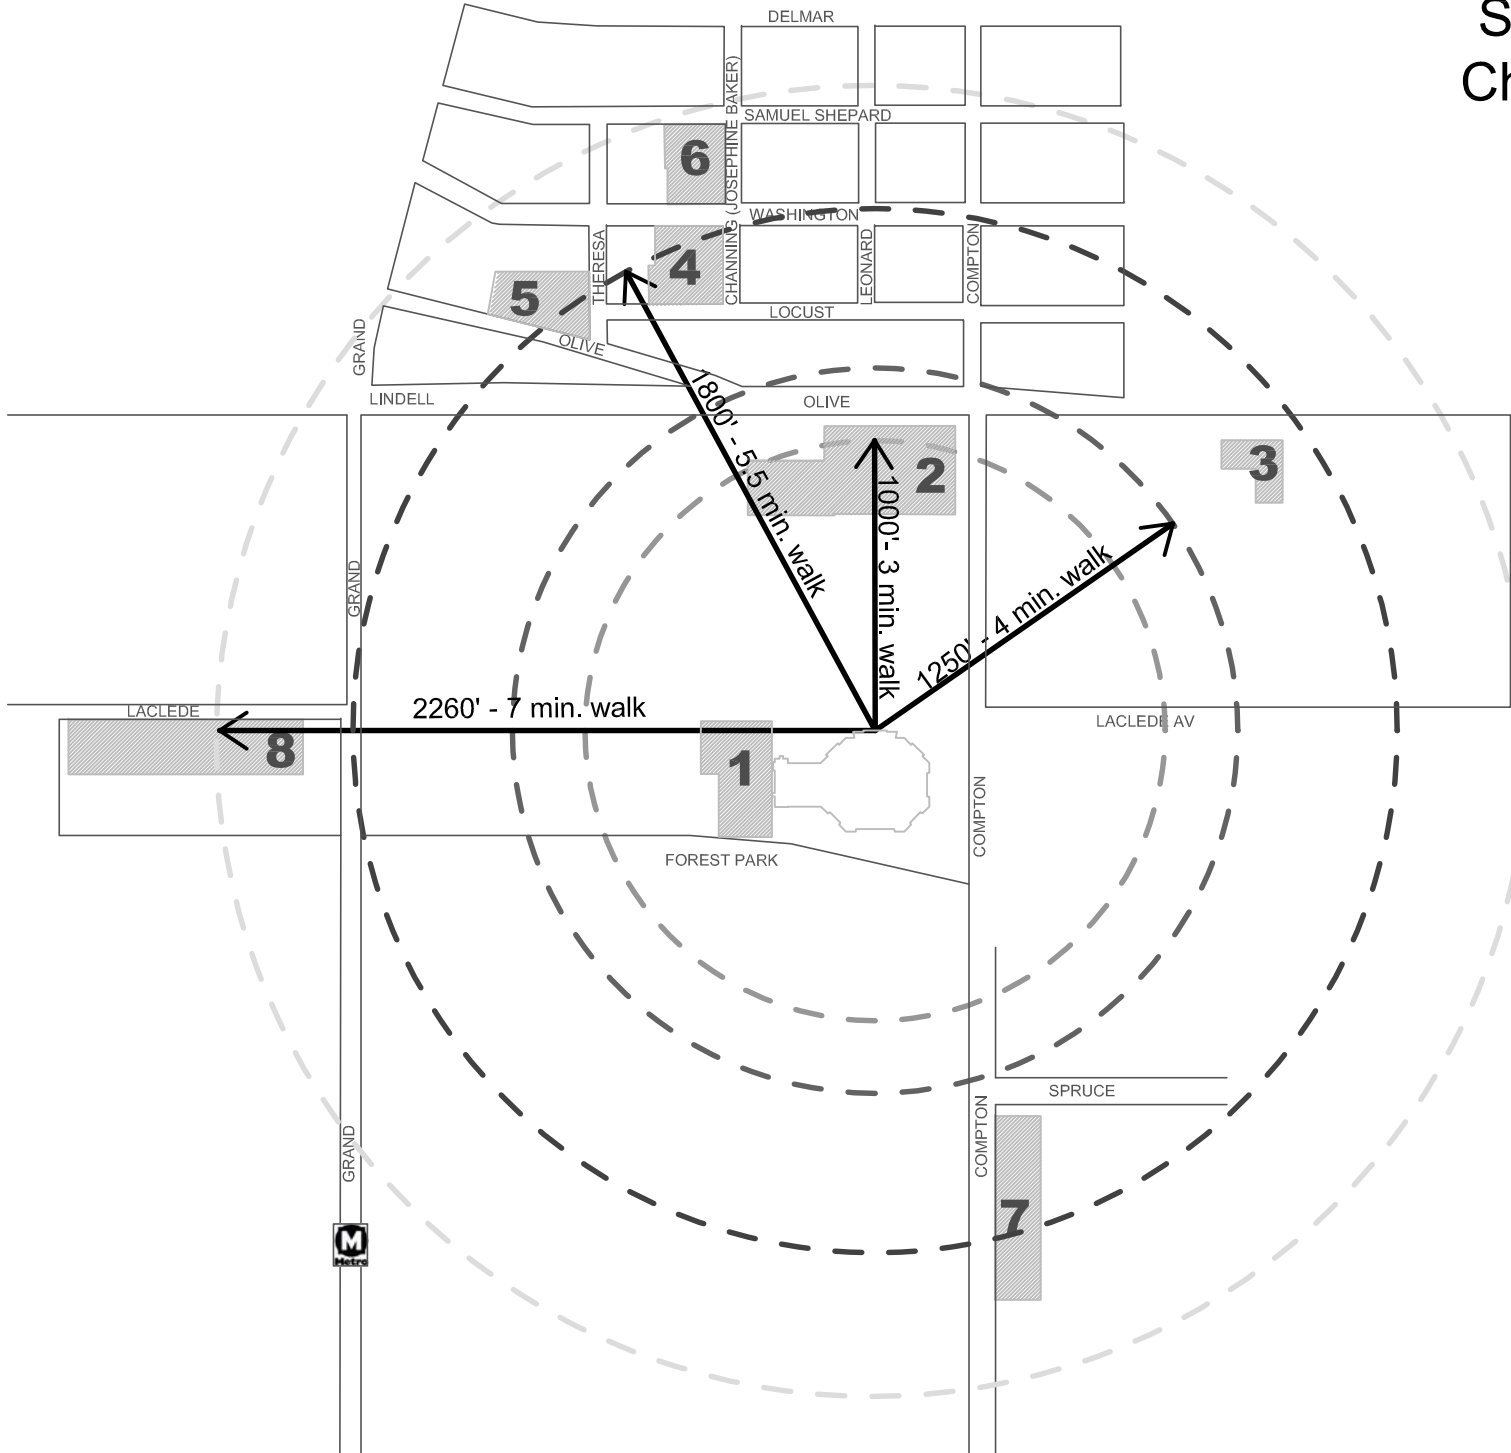

Saint Louis University Chaifetz Arena Parking

1. Arena Lot - (adjacent to the arena)
NW Corner of Compton & Market
Enter from Compton
235 Spaces

2. Compton Garage - between Channing
& Compton on Olive
Enter from Compton or Olive
1800 Spaces

3. Berea Church lot - 3050 Olive - East
of Compton
Enter from Olive
78 Spaces

4. SLU lot A - SW corner of Wasington
& Channing
138 Spaces

5. State Building Lot -NW Corner
of Olive & Theresa
Enter from Olive
168 Spaces

6. SLU lot B - NW Corner of
Washington & Channing
Enter from Washington
118 Spaces

7. Sigma lot - SE Corner of
Compton & Spruce
Enter from Spruce
429 Spaces

8. Laclede Garage - between
Spring & Grand on Laclede
Enter from Laclede
500-1000 Spaces